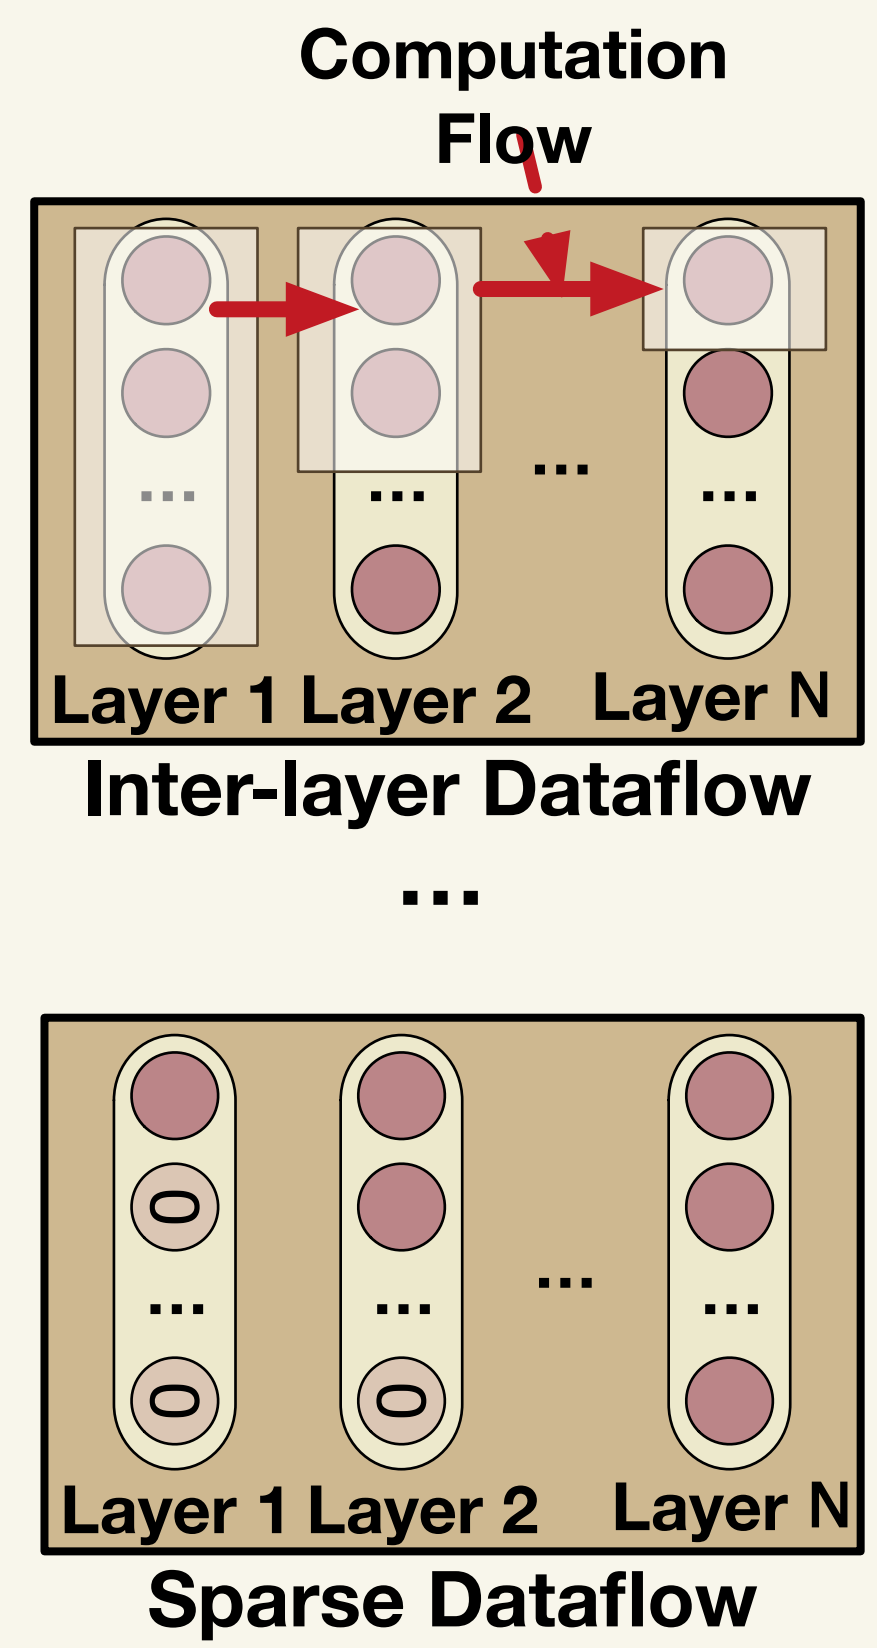

**Optimized Datflows
with Irregular PE mapping**

- Legend (Deployment)**
- + Adder Switch
 - x Multiplier Switch
 - 1:2 Switch
 - Local Buffer
 - Local Forwarding
 - Data link

**From/To
DRAM**