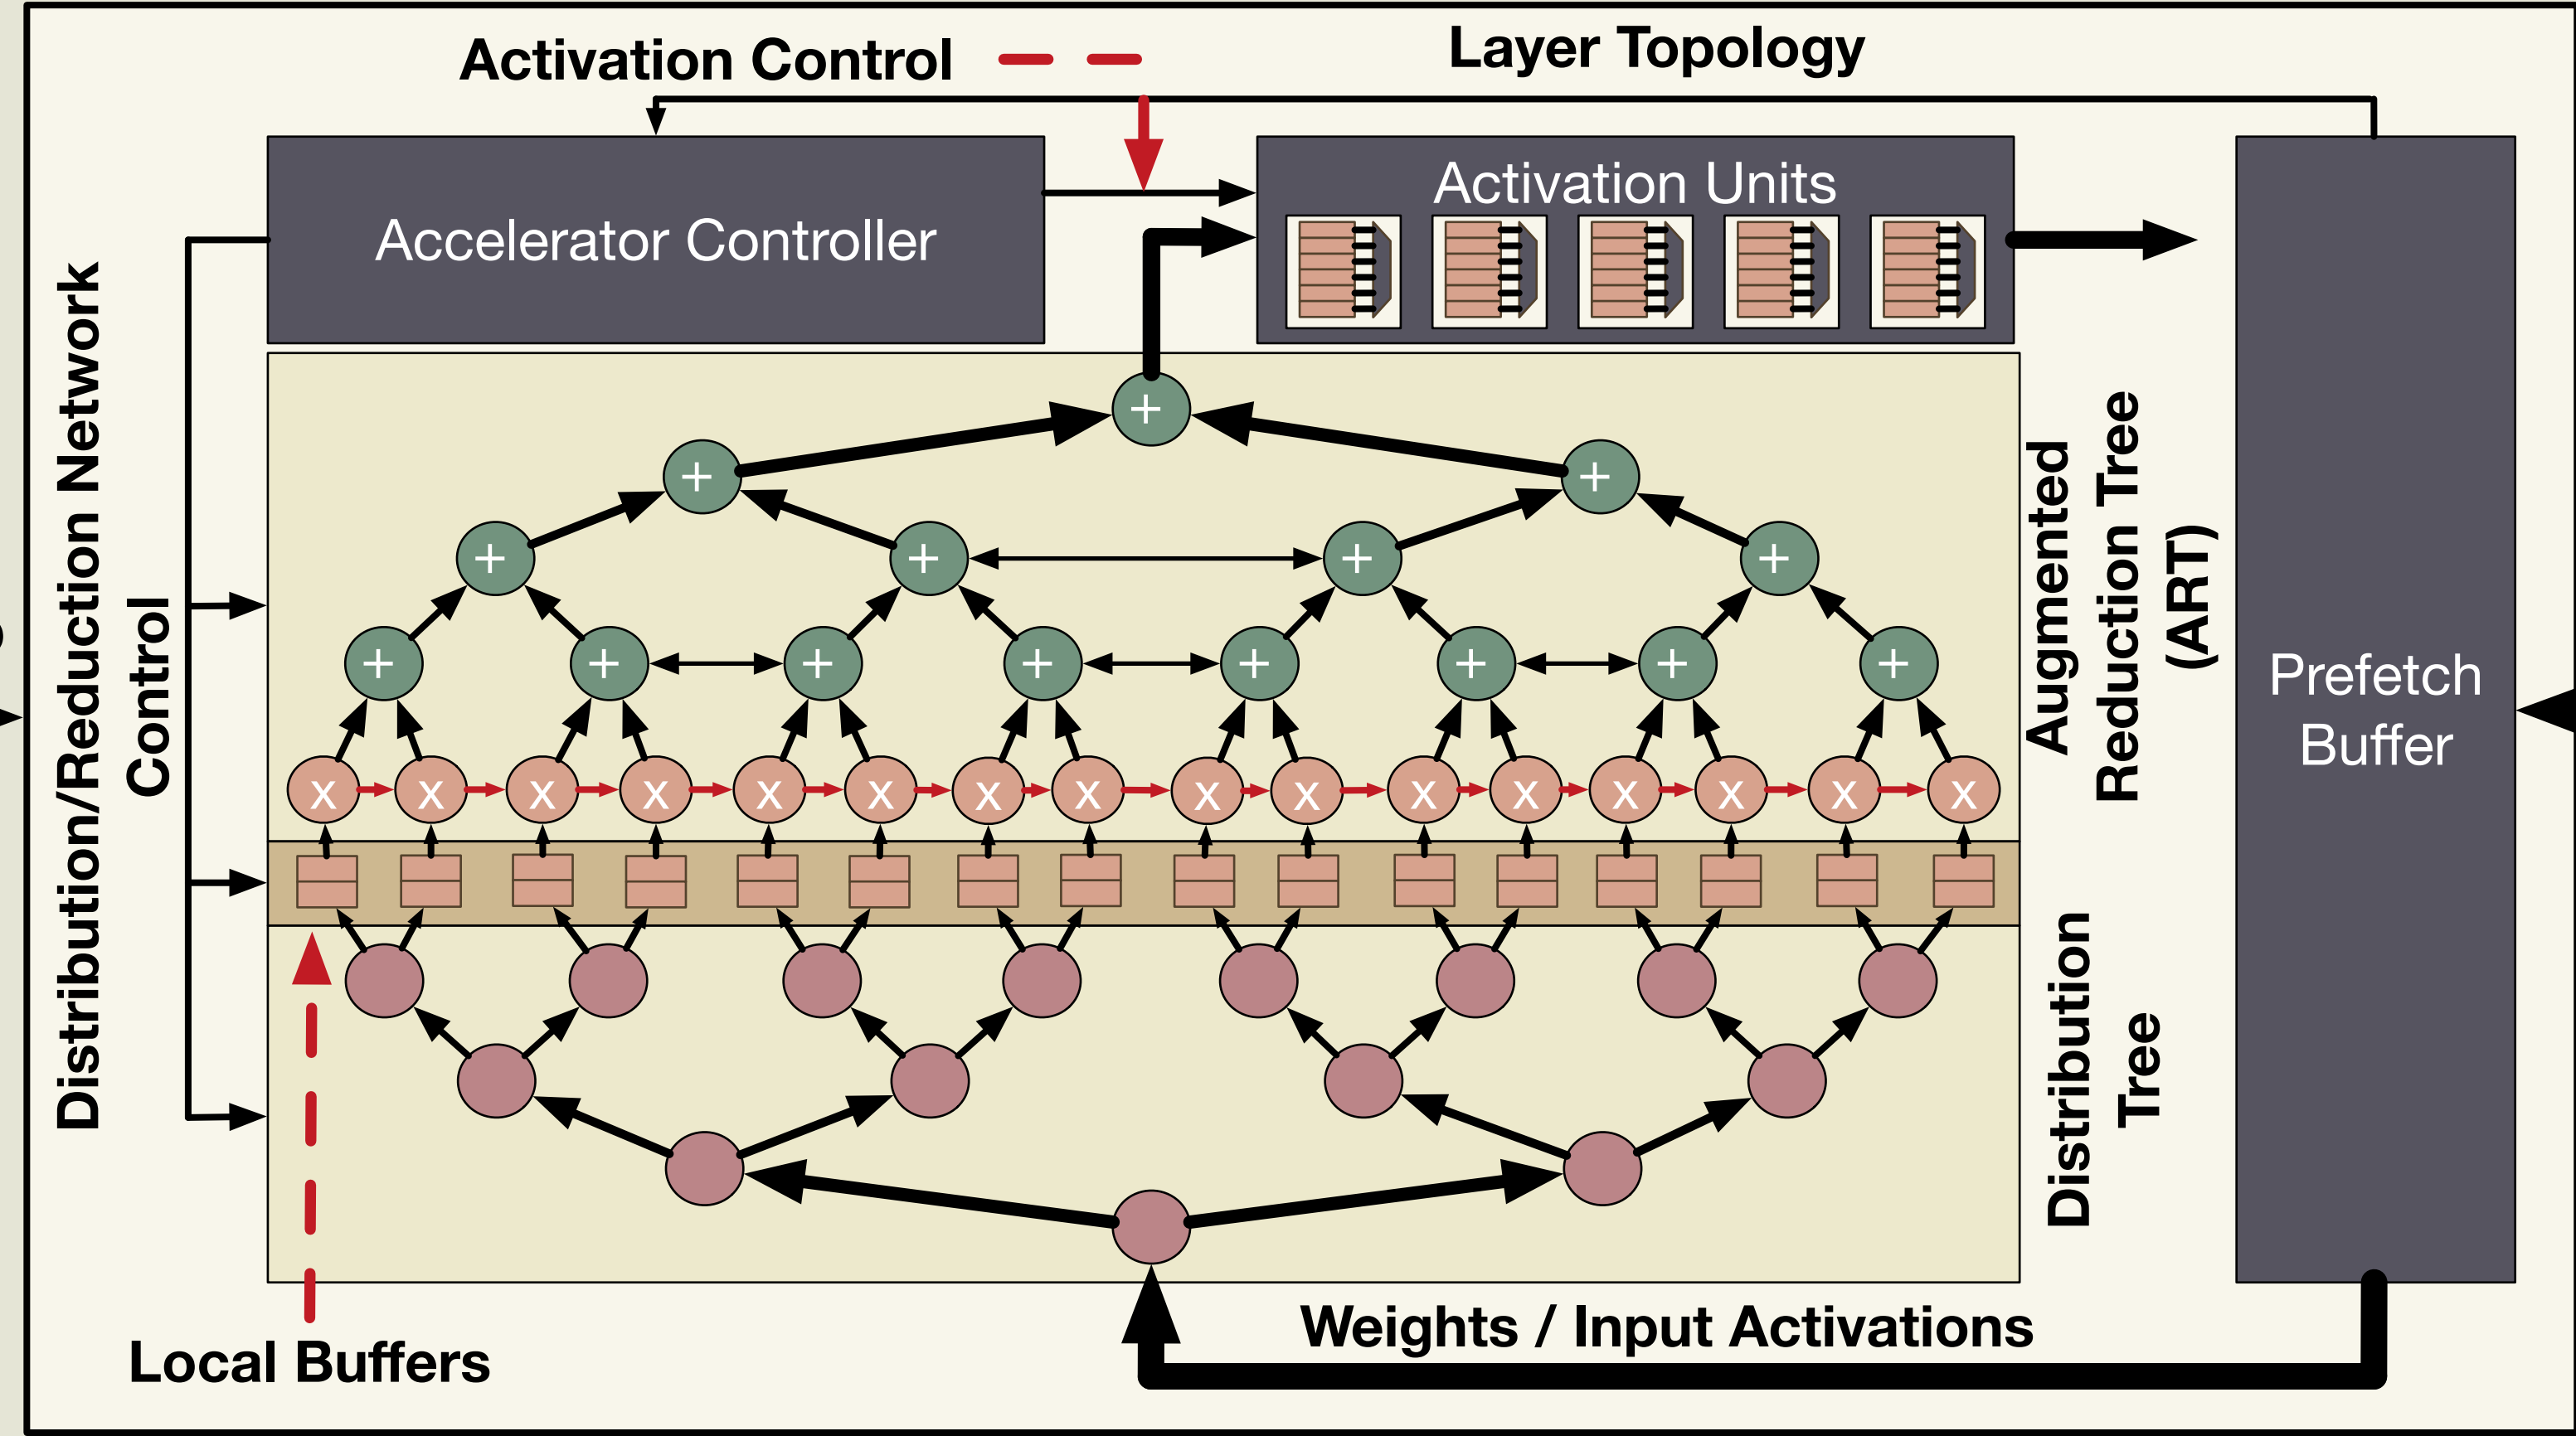

**Optimized Datflows
with Irregular PE mapping**

- Legend (Deployment)**
- + Adder Switch
 - x Multiplier Switch
 - 1:2 Switch
 - Local Buffer
 - Local Forwarding
 - Data link

**From/To
DRAM**