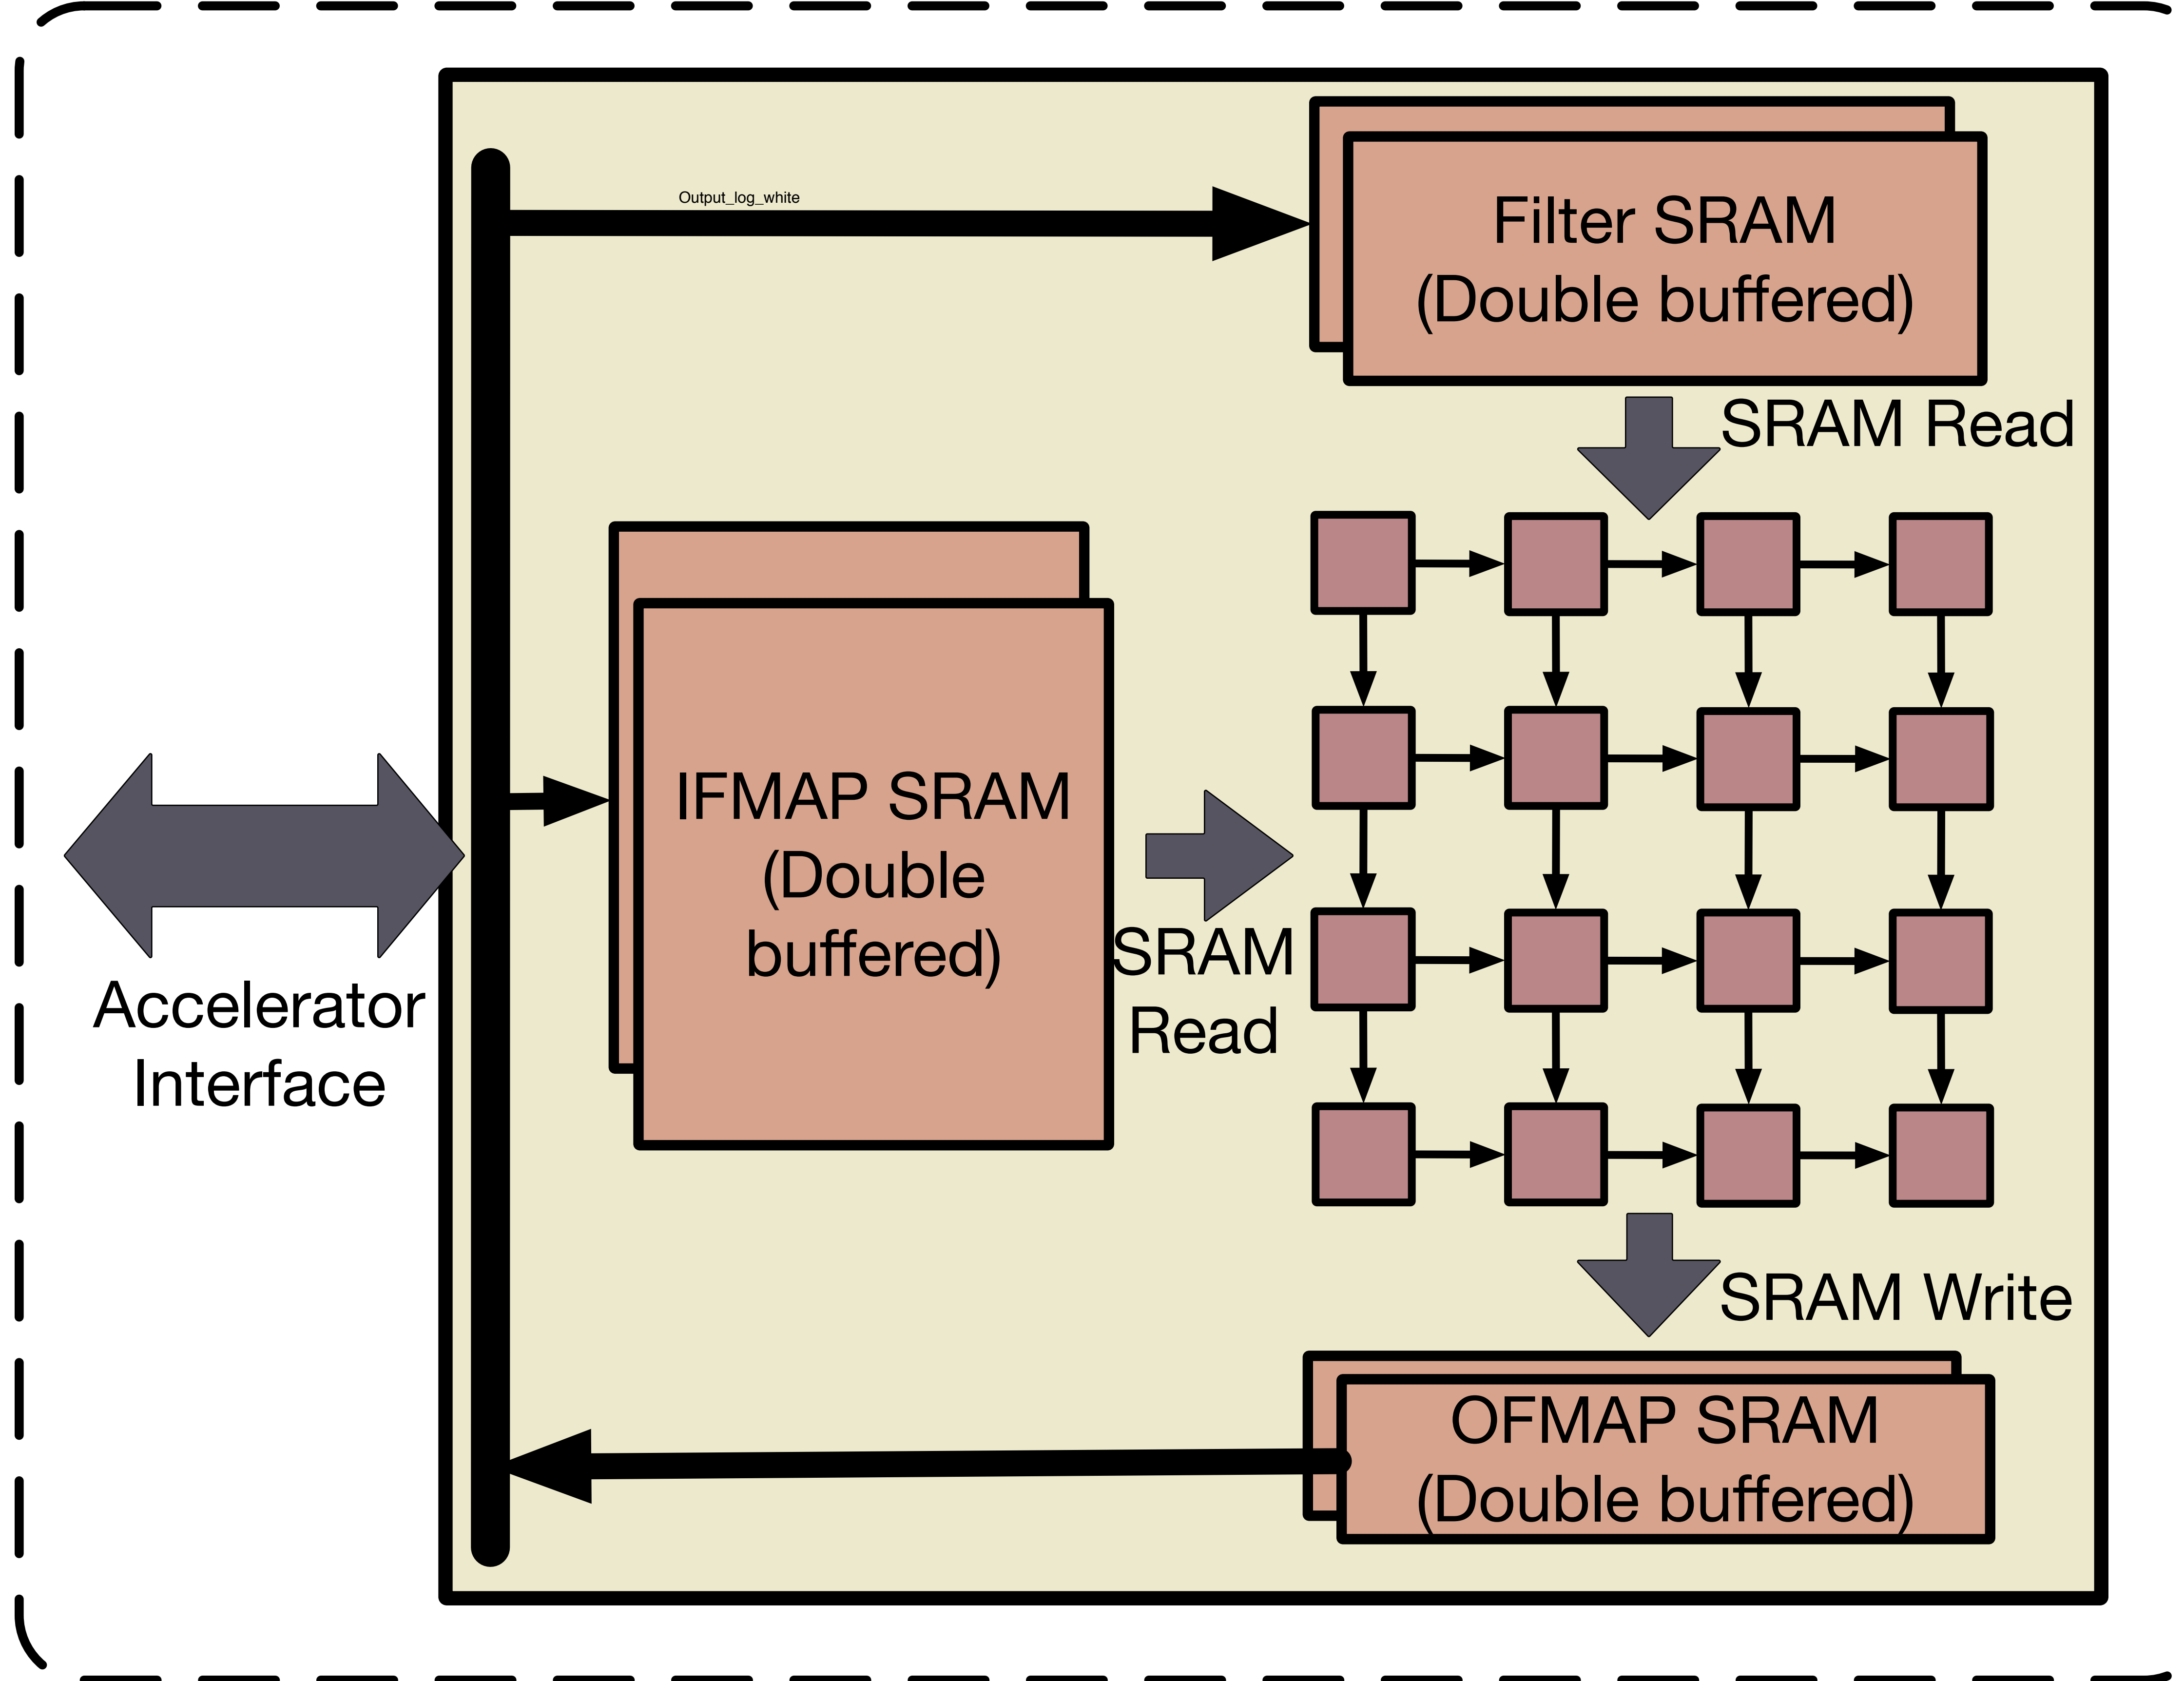

| Parameter | Value |
|------------------|-------|
| Array Height | 32 |
| Array Width | 32 |
| IFMAP SRAM Size | 1024 |
| Filter SRAM Size | 1024 |
| OFRAM SRAM Size | 128 |

Config file with architecture specs

Topology.csv

SCALE SIM

Cycle and IF BW

Traces
 SRAM Read/Write
 DRAM Read/Write